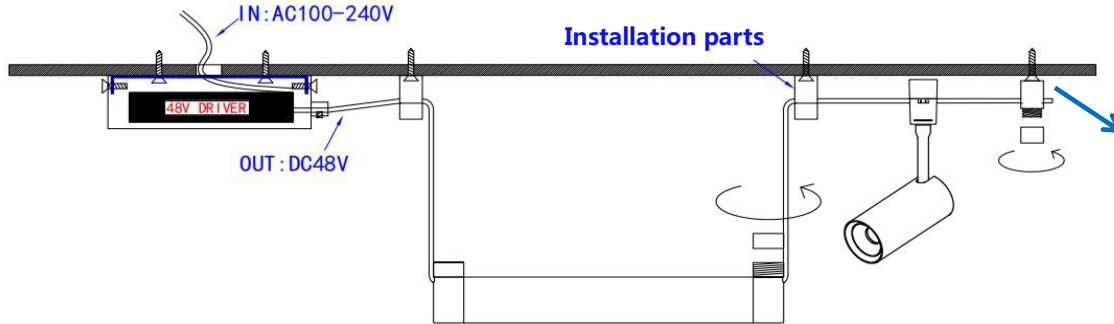

Easy installation for the "Color Bridge" series

Normal Track
10pcs per carton
There are 600M, around 2.3CBM

VS