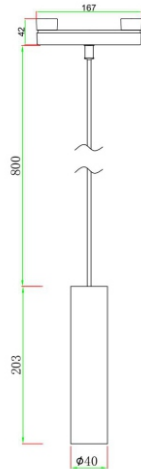

Sky Rail Series Light module - Pendant Light

Item No.	Power	Beam angle	CRI	CCT	Output Voltage	Color	IP	Fixture size
TG-CD-01-5W	5W	24°	Ra≥90	3000K/3500K/ 4000K/5000K	48V	Black	IP20	Fixture Size : Dia40 *203mm (Wire 800mm - support retractable)
TG-CD-07-12W	12W	Adjustable 10°-55°	Ra≥90	3000K/3500K/ 4000K/5000K	48V	Black or White	IP20	D100 *100mm (Wire 800mm - support retractable)