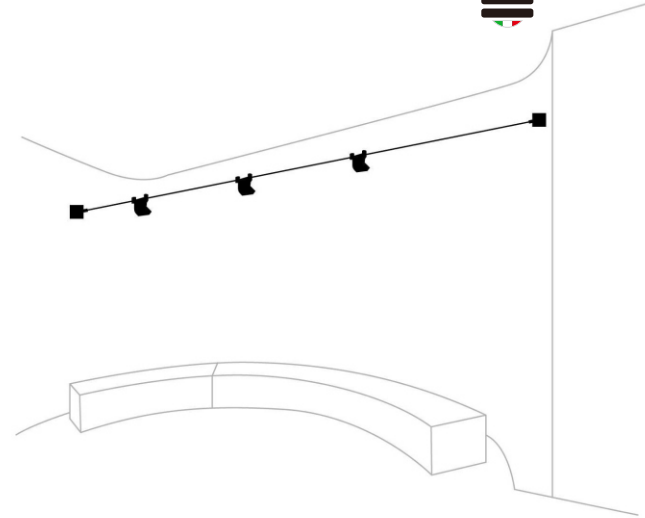

# Create a creative space

THE SPHERICAL ROTATION AXIS HELPS YOU  
CREATE EVER-CHANGING SHAPES

**BREAK** through spatial boundaries  
& **UNLEASH** unlimited imagination

**TWO SIDES, ONE LINE**  
LIGHTING IS JUST THAT SIMPLE