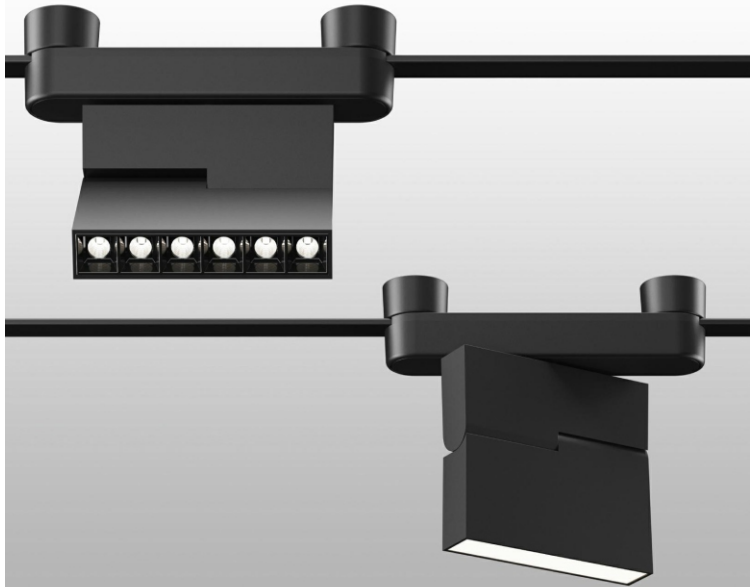

# Multiple Products

to meet

various scene changes

ACCENT LIGHTING/INDIRECT LIGHTING/DECORATIVE LIGHTING  
FIXTURE TYPES FOR ANY APPLICATION

A minimalist design  
**Art blends**  
with reality

UNRESTRICTED INSTALLATION METHODS, RICH AND DIVERSE LIGHT SOURCE TYPES,  
DESIGNERS CAN FREELY CREATE THEIR OWN WORLD.