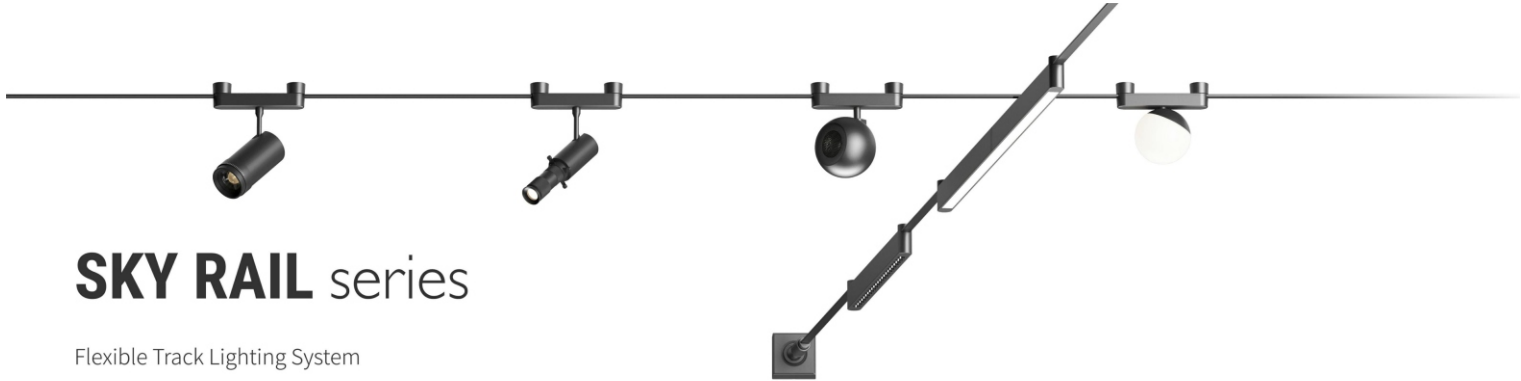

## COLORFUL TRACK

Colorful flexible track suitable for various wall styles

\*Some of the track colors are customized

Versatile space  
**Embellishing home**  
Highlight the beauty of lines

THE COLOR BRIDGE SERIES CAN PROVIDE  
FUNCTIONAL LIGHTING + DECORATIVE LIGHTING  
FOR VARIOUS HOME SPACES

# SKY RAIL

[MORE](#)

**SKY RAIL** series  
Flexible modular  
lighting platform