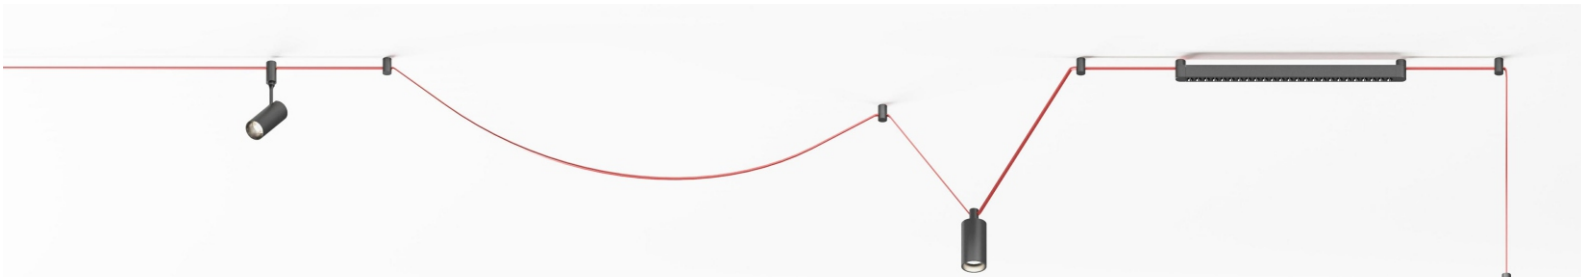

COLOR BRIDGE series

A colorful, flexible lighting system

Unlimited connection .....
Unlimited series
Unlimited combinations