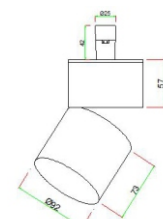

CQP-DW02-R92-18W

Item No.	Power	Beam angle	CRI	CCT	Output Voltage	Color	IP	Fixture size
CQP-DW02-R72-12W	12W	15°/24°/36°	Ra≥90	3000K/3500K/ 4000K/5000K	48V	Black	IP20	D72*H108mm
CQP-DW02-R92-18W	18W	15°/24°/36°	Ra≥90	3000K/3500K/ 4000K/5000K	48V	Black	IP20	D92*H130mm