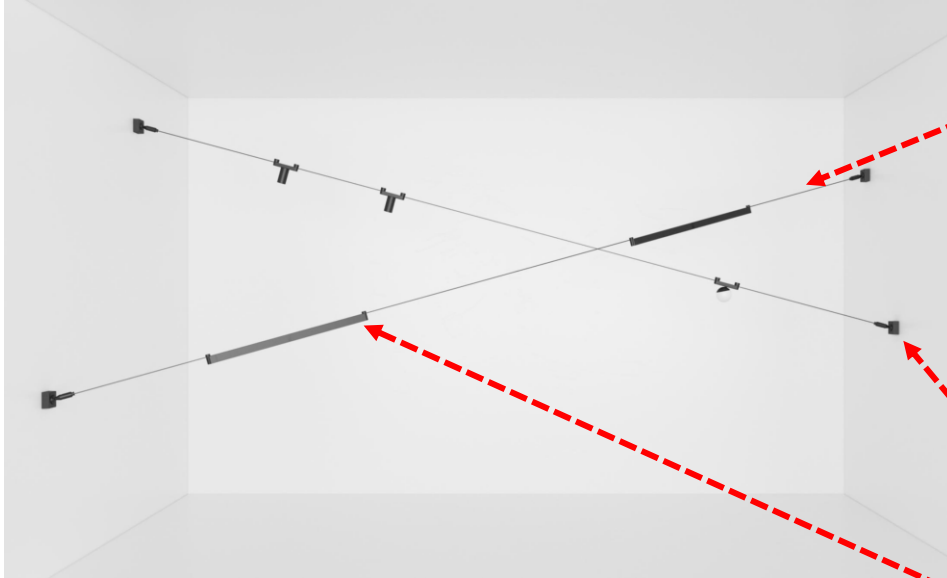

➤ Sky Rail components