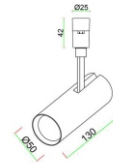

DC48V Color Bridge Series Light module - Spot Light

CQP-SP-011-12W