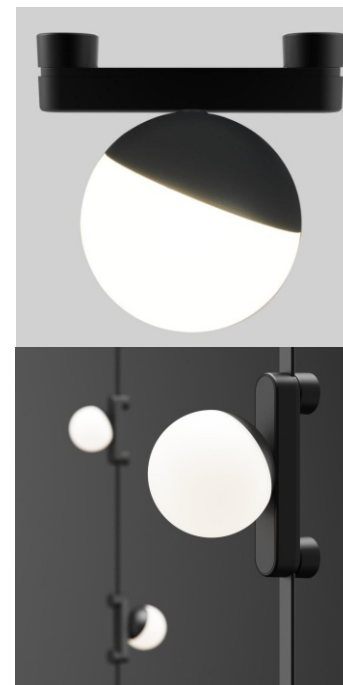

Sky Rail Series Light module (Downlight)

Item No.	Power	Beam angle	CRI	CCT	Output Voltage	Color	IP	Fixture Size
TG-DW02-R72-12W	12W	15°/24°/36°	Ra≥90	3000K/3500K/4000K/5000K	48V	Black	IP20	D72*H108mm
TG-DW02-R92-18W	18W	15°/24°/36°	Ra≥90	3000K/3500K/4000K/5000K	48V	Black	IP20	D92*H130mm
TG-YQ100Q-6W	6W	100°	Ra≥90	3000K/3500K/4000K/5000K	48V	Black	IP20	D100*100mm
TG-YQ110S-12W	12W	24°	Ra≥90	3000K/3500K/4000K/5000K	48V	Black	IP20	D110*110mm