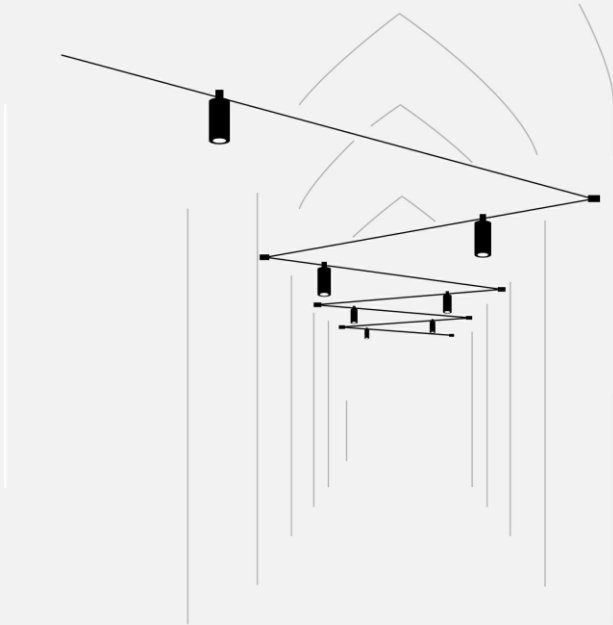

The *fluidity* of light
INSPIRE YOUR SPACE