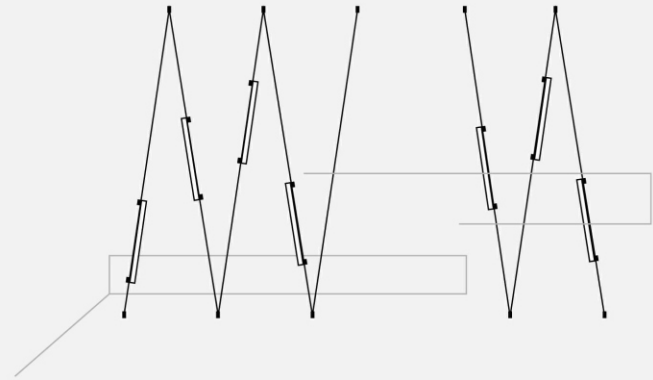

WHATEVER
YOU WANT