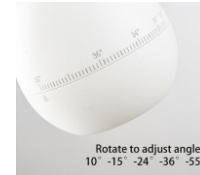

Sky Rail Series Light module - Pendant Light

Item No.	Power	Beam angle	CRI	CCT	Output Voltage	Color	IP	Fixture size
TG-CD-01-5W	5W	24°	Ra≥90	3000K/3500K/ 4000K/5000K	48V	Black	IP20	Fixture Size : Dia40 *203mm (Wire 800mm - support retractable)
TG-CD-07-12W	12W	Adjustable 10°-55°	Ra≥90	3000K/3500K/ 4000K/5000K	48V	Black or White	IP20	D100 *100mm (Wire 800mm - support retractable)