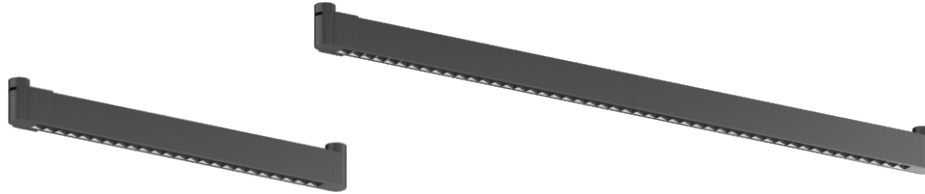

Sky Rail Series Light module (Grille Light)

Item No.	Power	Beam angle	CRI	CCT	Output Voltage	Color	IP	Fixture Size
TG-XTD-R24T -D-20W	20W	24°/36°	Ra≥90	3000K/3500K /4000K/5000K	48V	Black	IP20	502*26*57mm
TG-XTD-R48T -D-40W	40W	24°/36°	Ra≥90	3000K/3500K/ 4000K/5000K	48V	Black	IP20	933*26*57mm
TG-XTD-R84T -D-70W	70W	24°/36°	Ra≥90	3000K/3500K/ 4000K/5000K	48V	Black	IP20	1580*26*57mm
TG-XTD-R108T -D-90W	90W	24°/36°	Ra≥90	3000K/3500K/ 4000K/5000K	48V	Black	IP20	2011.5*26*57mm