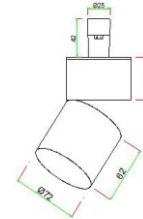

DC48V Color Bridge Series Light module - Spot Light

CQP-DW02-R72-12W