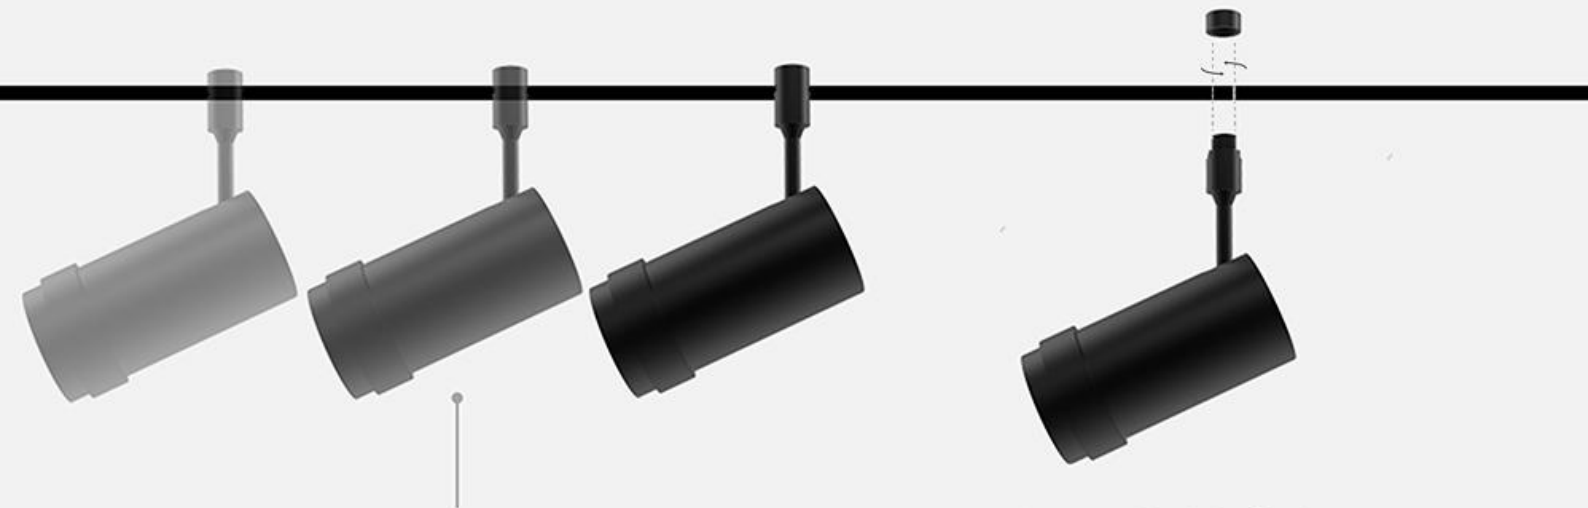

After installation, loosen the fixed cover to move the lighting fixture at any time.

Rotate and lock the fixed cover to the flexible track to power on.
Safe and reliable.