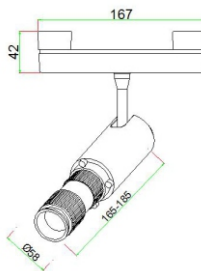

Sky Rail Series Light module (Intercept Light)