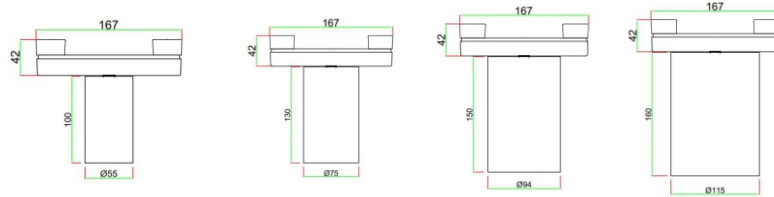

Sky Rail Series Light module (Downlight)