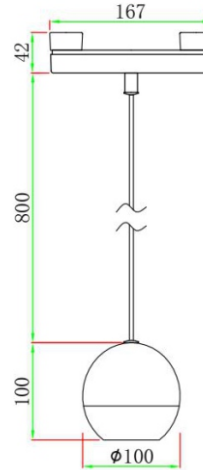

Sky Rail Series Light module - Pendant Light

Item No.	Power	Beam angle	CRI	CCT	Output Voltage	Color	IP	Fixture size
TG-CD-01-5W	5W	24°	Ra≥90	3000K/3500K/ 4000K/5000K	48V	Black	IP20	Fixture Size : Dia40 *203mm (Wire 800mm - support retractable)
TG-CD-07-12W	12W	Adjustable 10°-55°	Ra≥90	3000K/3500K/ 4000K/5000K	48V	Black or White	IP20	D100 *100mm (Wire 800mm - support retractable)