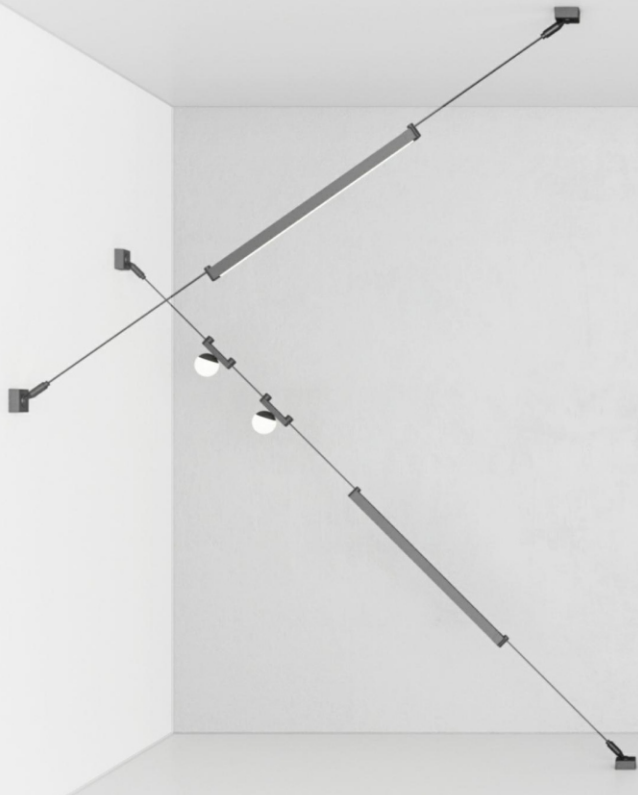

# Create a creative space

THE SPHERICAL ROTATION AXIS HELPS YOU  
CREATE EVER-CHANGING SHAPES

**BREAK** through spatial boundaries  
& **UNLEASH** unlimited imagination

**TWO SIDES, ONE LINE**  
LIGHTING IS JUST THAT SIMPLE