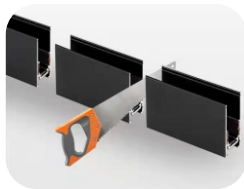

Easy installation for the "Color Bridge" series

Normal Track
10pcs per carton
There are 600M, around 2.3CBM

VS